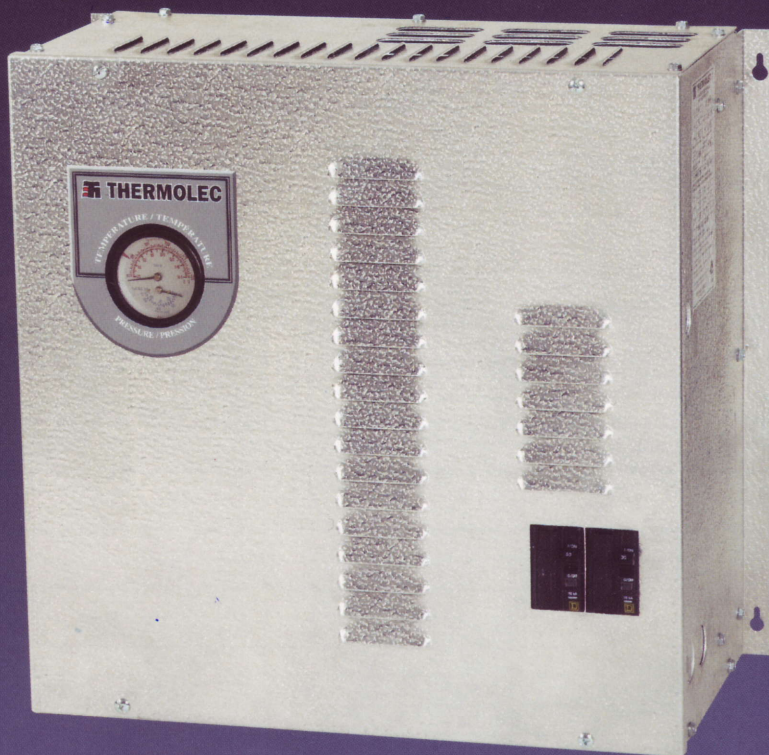

THERMOLEC

ELECTRIC BOILER

The Latest In Technology for

HYDRONIC HEATING

Standard Features

Wide Range of kW Sizes Available

- 5 - 40 kW, up to 136,500 BTU output

Fully Modulating

- Ideal for multiple zone systems
- 15% energy savings versus staged boilers

Outdoor Sensor and Reset Control

- Adjusts water temperature based on outdoor temperature to maximize efficiency and comfort

Electronic Aquastat

- Precise supply water temperature control
- Ideal for radiant floor, baseboard, radiator or hydronic coil systems

Stainless Steel Tank

- Durable, corrosion-resistant heat generator vessel

Compact and Lightweight Design